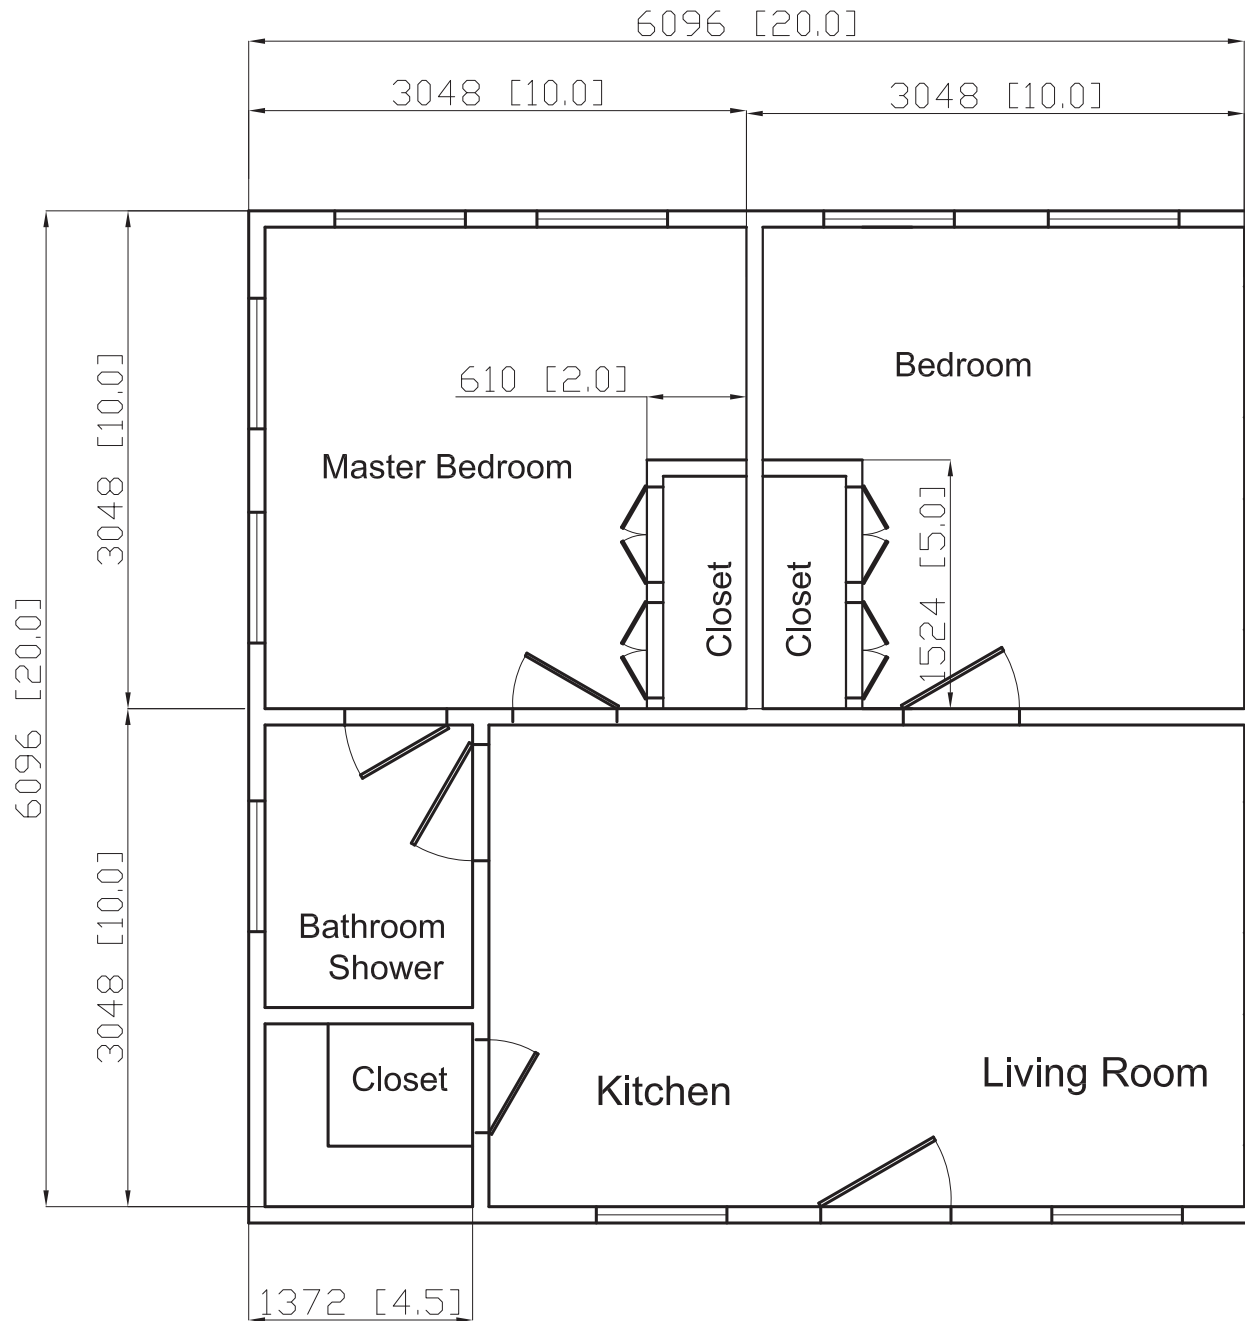

House Layout # 120 400 SQ FT Size 20'x20'

2 Bed Rooms 1 Baths

#210 120 0400 SQ FT 20X20 2BR 1Bath
5.27.10 rev 1N