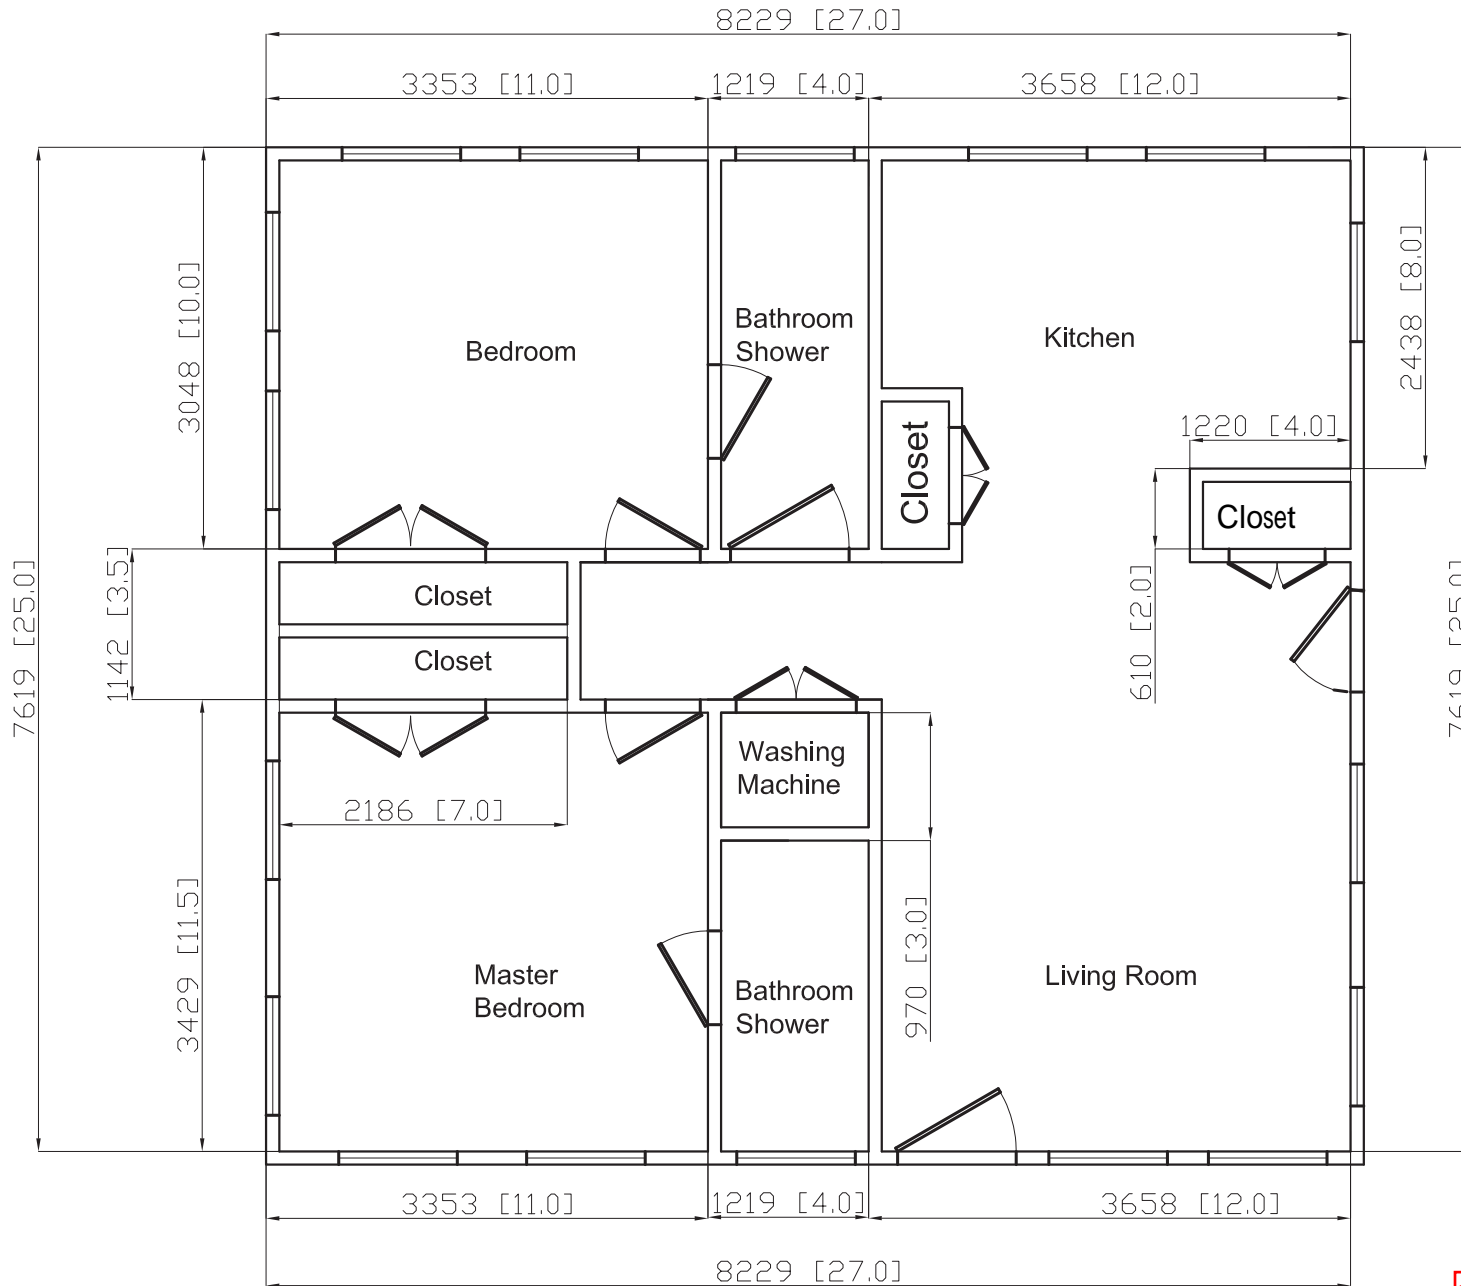

# House Layout # 510 675 SQ FT Size 25'x27'

2 Bed Rooms 2 Baths

#220 510 0675 SQ FT 25X27 2BR 2Bath  
6.1.10 rev 1N