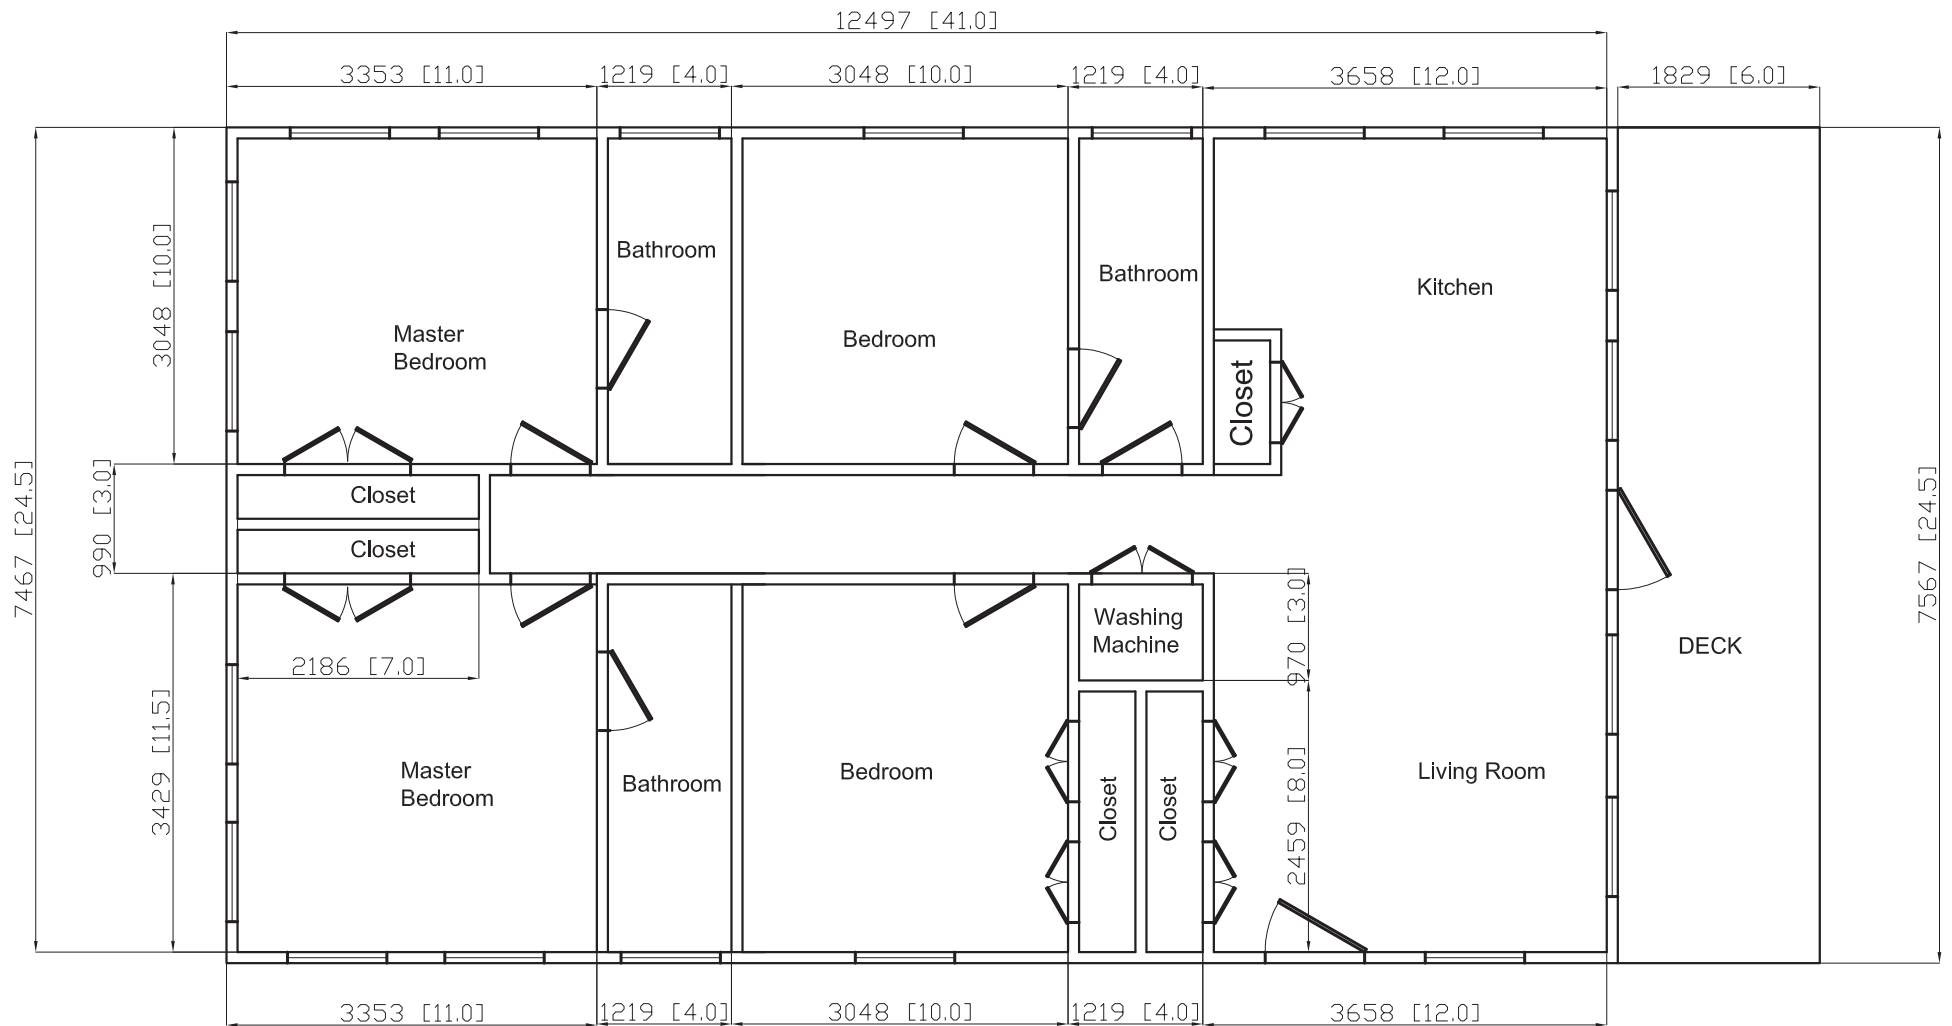

House Layout # 440 1005 SQ FT Size 25'x41'

4 Bed Rooms 3 Baths

#430 440 1005 SQ FT 25X41 4BR 3Bath
5.27.10 rev 1N